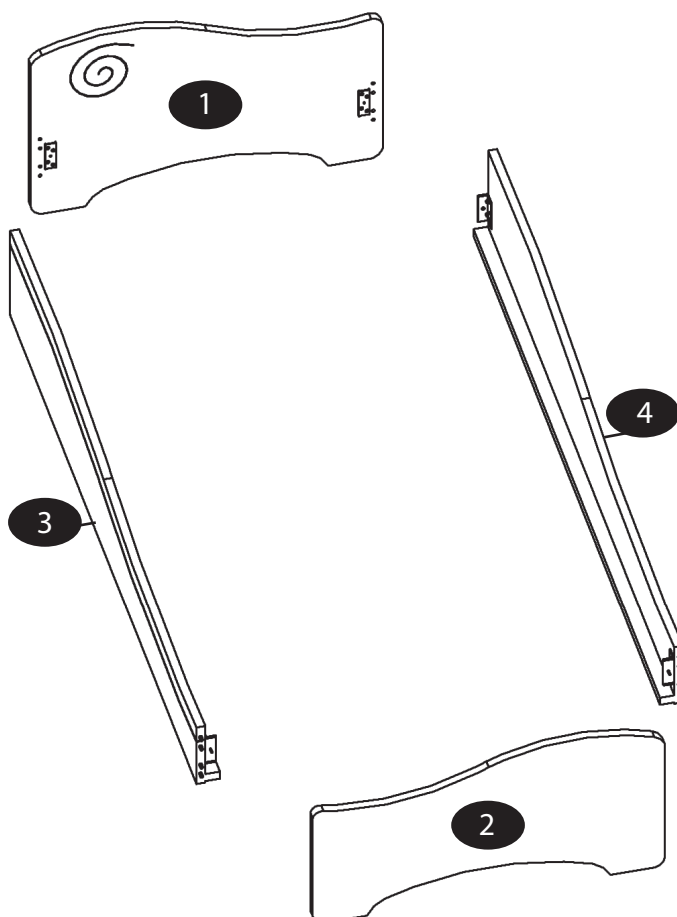

AUFBAUANLEITUNG

Artikel Nummer: 9793800

Bett "Welle"

Bett "Welle"

- 1 x1 (97,5x60x2,5cm)
- 2 x1 (97,5x50x2,5cm)
- 3 x1 (200x32x6,5cm)
- 4 x1 (200x32x6,5cm)

Bett "Welle"

1

2

Bett "Welle"