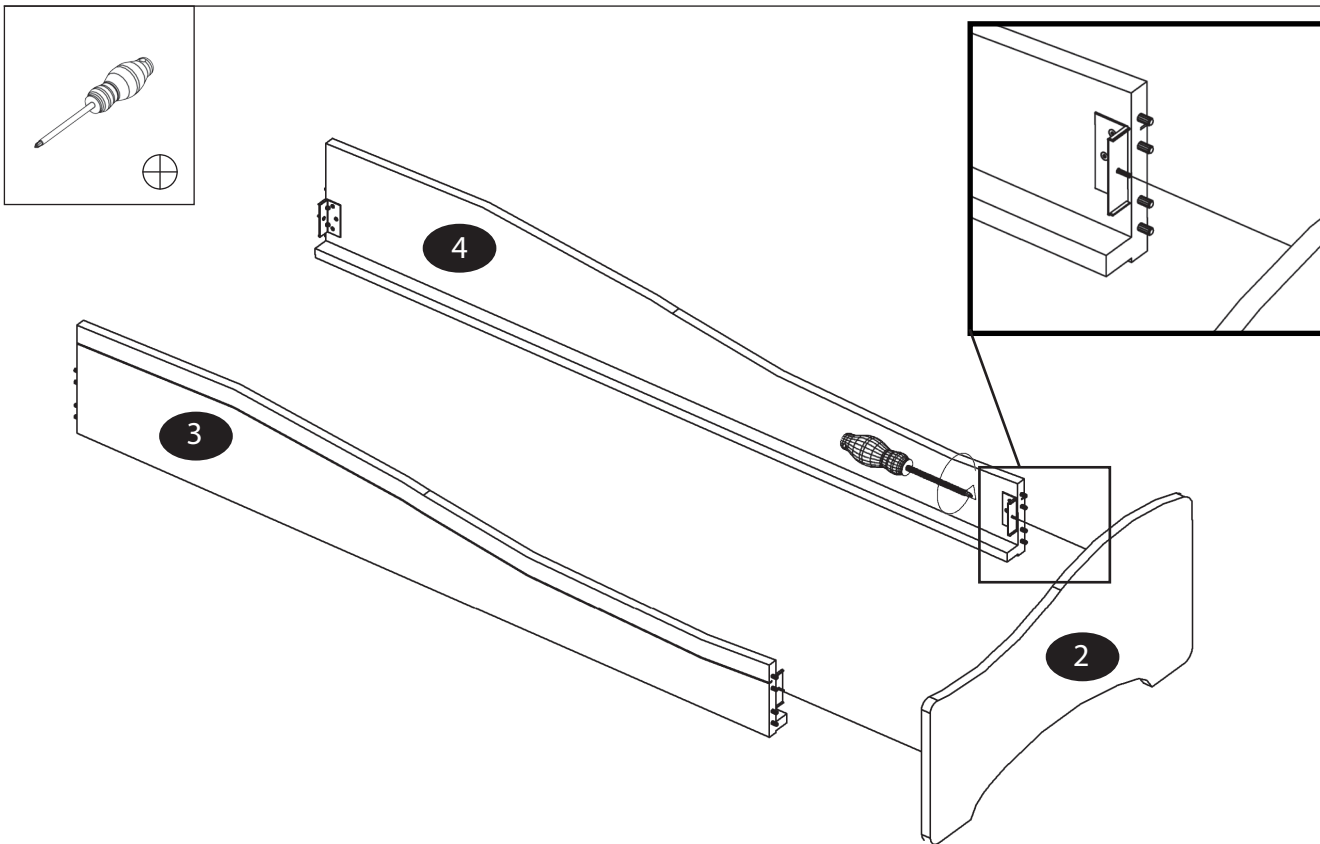

AUFBAUANLEITUNG

Artikel Nummer: 9793800

Bett "Welle"

Bett "Welle"

- 1 x1 (97,5x60x2,5cm)
- 2 x1 (97,5x50x2,5cm)
- 3 x1 (200x32x6,5cm)
- 4 x1 (200x32x6,5cm)

Bett "Welle"

1

2

Bett "Welle"