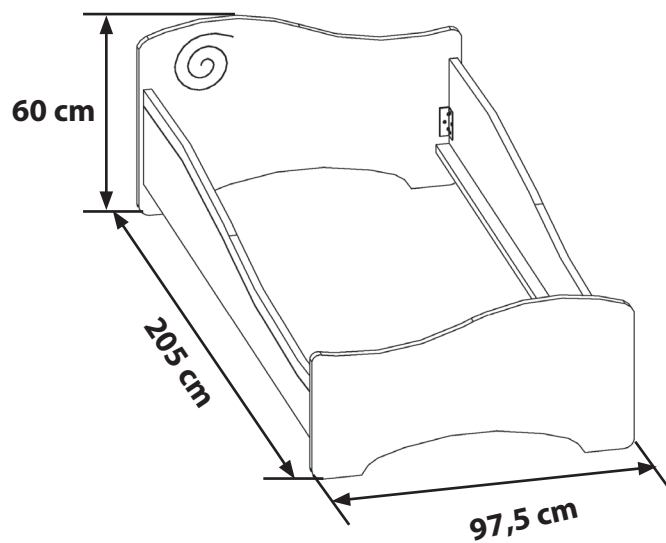

AUFBAUANLEITUNG

Artikel Nummer: 9793800

Bett "Welle"

Bett "Welle"

- 1 x1 (97,5x60x2,5cm)
- 2 x1 (97,5x50x2,5cm)
- 3 x1 (200x32x6,5cm)
- 4 x1 (200x32x6,5cm)

Bett "Welle"

1

2

Bett "Welle"