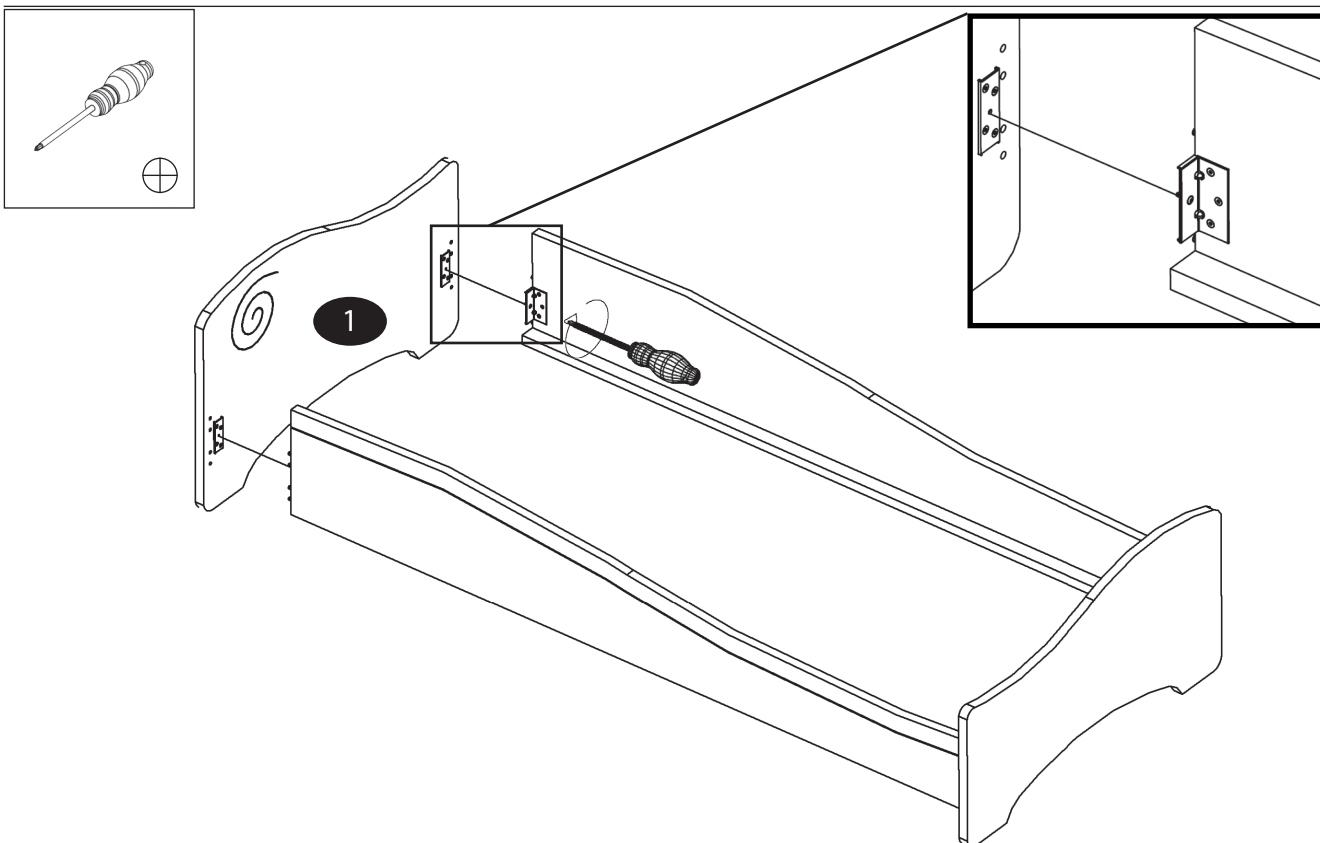

AUFBAUANLEITUNG

Artikel Nummer: 9793800

Bett "Welle"

Bett "Welle"

- 1 x1 (97,5x60x2,5cm)
- 2 x1 (97,5x50x2,5cm)
- 3 x1 (200x32x6,5cm)
- 4 x1 (200x32x6,5cm)

Bett "Welle"

1

2

Bett "Welle"